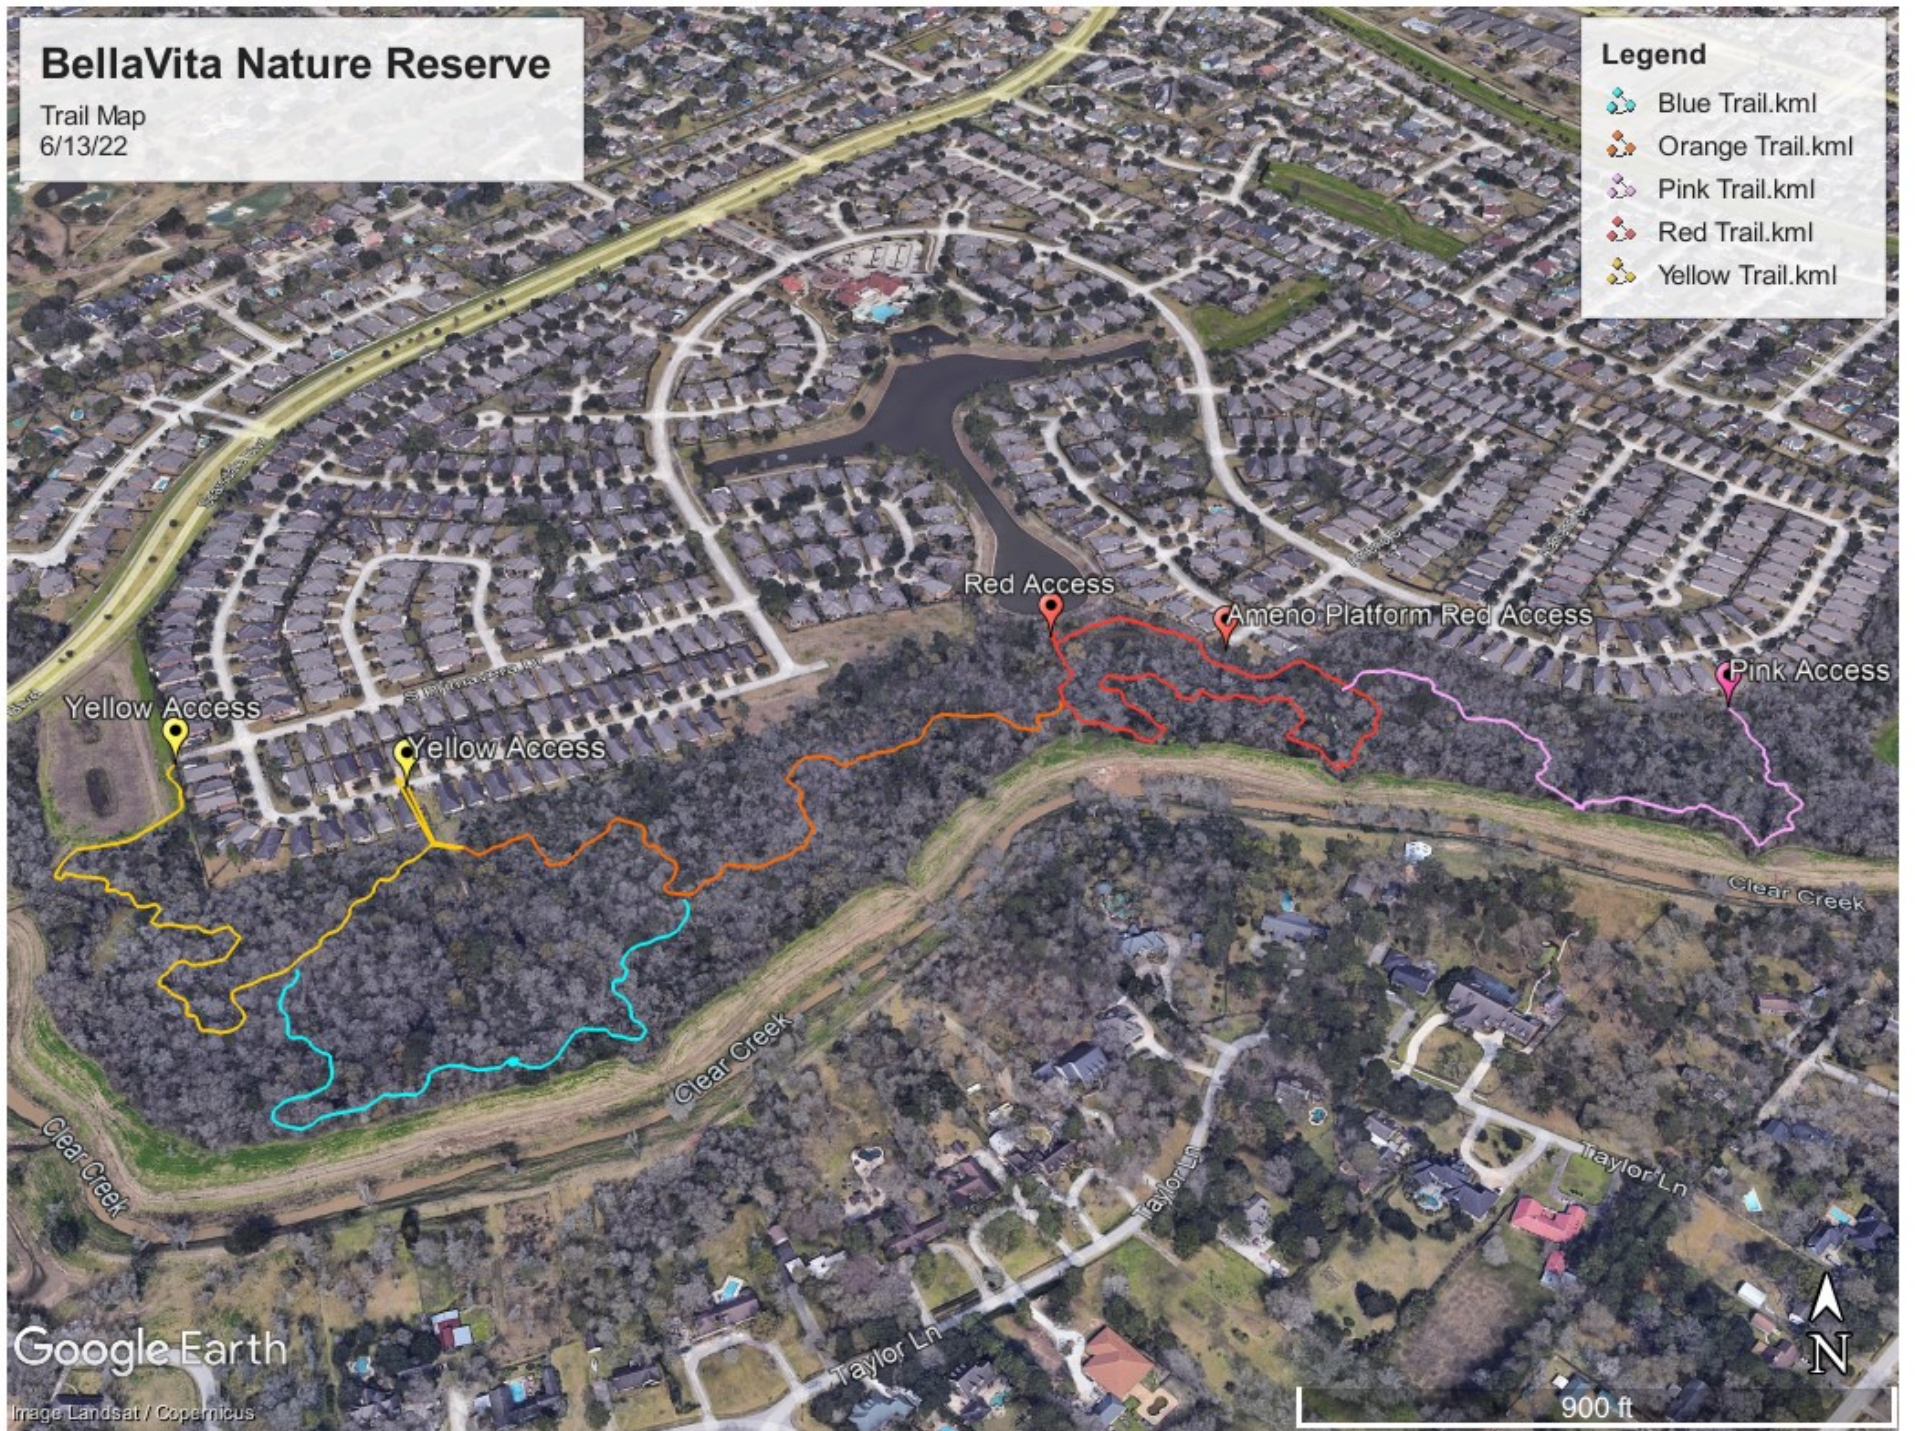

BellaVita Nature Reserve

Trail Map
6/13/22

Legend

- Blue Trail.kml
- Orange Trail.kml
- Pink Trail.kml
- Red Trail.kml
- Yellow Trail.kml

Google Earth

Image Landsat / Copernicus

900 ft